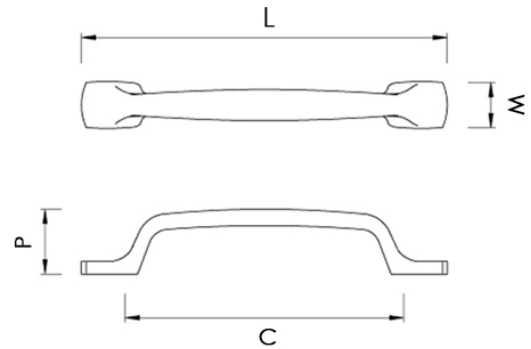

CROFT

Product Code: 1450

Product Name: Chetton Cabinet Handle

Description: The timeless elegance of the Chetton design effortlessly elevates cabinetry.

Available in 4 different sizes to fit a wide range of spaces. Please see the sizing options below.

Shown here in our Aged Brass finish.

Product Information

Supplied with 2 X M4 X 50mm break off screws.

Sizes	L	W	P	C
1450-96	127mm	18mm	27mm	96mm
1450-128	168mm	21mm	29mm	128mm
1450-200	243mm	21mm	33mm	200mm
1450-300	340mm	22mm	31mm	300mm